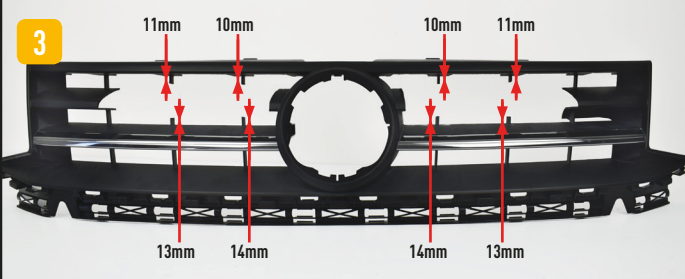

INSTALLATION (should be completed with the grille left on the vehicle)