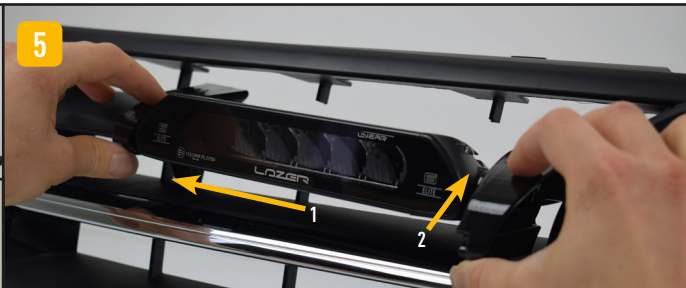

## VW CADDY (2015+)

**FITTING INSTRUCTIONS**  
ANLEITUNG  
INSTRUCTIONS  
INSTRUCCIONES

**INSTALLATION (should be completed with the grille left on the vehicle)**

**Bracket Codes**  
 LHOB - Left Hand, Outer Bracket  
 LHIB - Left Hand, Inner Bracket  
 RHOB - Right Hand, Outer Bracket  
 RHIB - Right Hand, Inner Bracket  
 (Codes are printed inside each bracket)