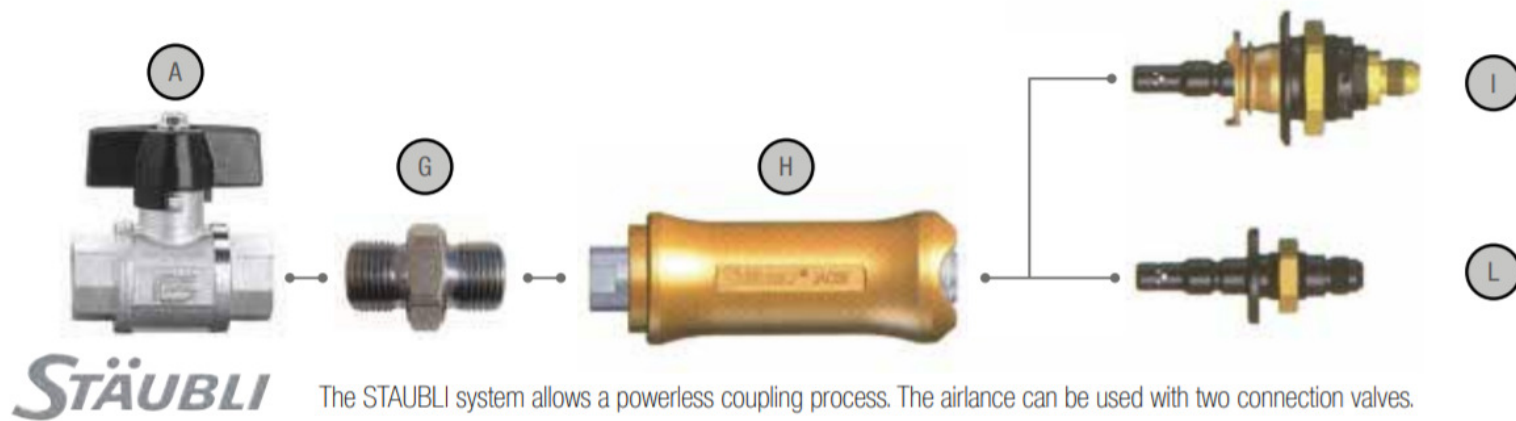

KRONTEC
Fitting & Hose Systems

The KRONTEC "easy-push" system allows a powerless coupling process. The air lance can be used with three connection valves.

STAUBLI

The STAUBLI system allows a powerless coupling process. The air lance can be used with two connection valves.